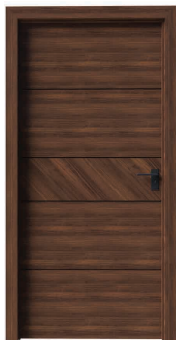

Sreedhareeyam Eye Hospital

Favorate Homes

Jain university

SCAN
THE
CODE
TO SEE
HAPPY
STORIES

PRE HUNG DOORS

VENEERED DOORS

VI 01

VI 02