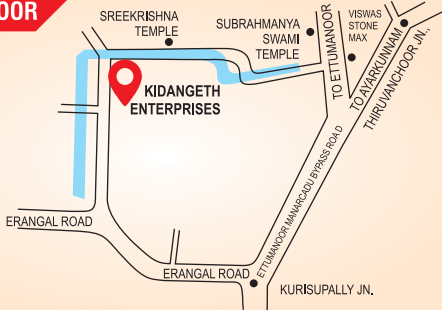

THIRUVANCHOOR