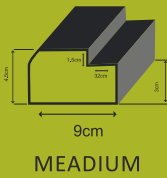

TERA DOUBLE LEAF DOOR

DOOR FRAME DIMENSIONS

DOOR SHUTTER DIMENSIONS

- Available Length  
1850mm X 2200mm
- Available Width  
650mm X 1000mm
- Available Style & Rail Thick  
28mm X 32mm

\*Product Colour May Slightly Vary Due to Photographic Lighting Sources