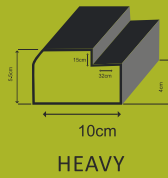

TERA DOUBLE LEAF DOOR

DOOR FRAME DIMENSIONS

DOOR SHUTTER DIMENSIONS

- Available Length  
1850mm X 2200mm
- Available Width  
650mm X 1000mm
- Available Style & Rail Thick  
28mm X 32mm

\*Product Colour May Slightly Vary Due to Photographic Lighting Sources