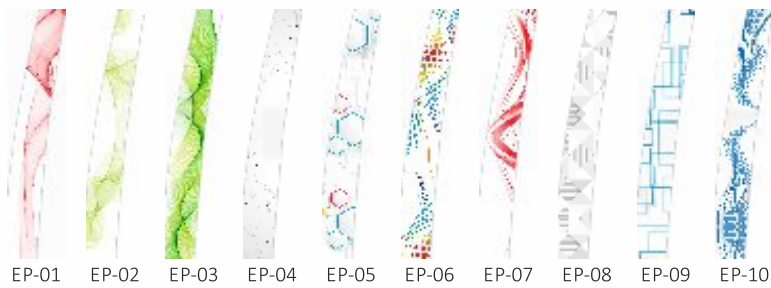

White

A LITTLE DESIGN  
GOES A LONG WAY

CROWN Brown Teak + Veety Brown

E-PHEL Brown Teak + Leather Grey

E-PHEL  
GLASS DESIGNS

GLASS CODE  
EP 01 - 10

AVAILABLE COLOUR

*\*Product Colour May Slightly Vary Due to Photographic Lighting Sources*