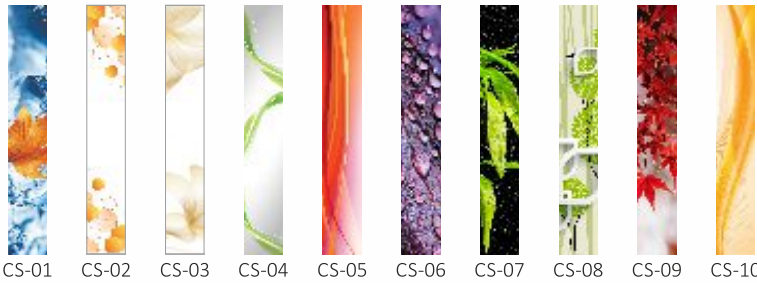

AVAILABLE COLOUR

*\*Product Colour May Slightly Vary Due to Photographic Lighting Sources*

Brown Teak

Red Teak

Veety Red

Veety Brown

Gray

Coffee

White

A LITTLE DESIGN  
GOES A LONG WAY

CROWN Brown Teak + Veety Brown

E-PHEL Brown Teak + Leather Grey

E-PHEL  
GLASS DESIGNS

GLASS CODE  
EP 01 - 10

AVAILABLE COLOUR

*\*Product Colour May Slightly Vary Due to Photographic Lighting Sources*

DOORS FOR EVERY STYLE

CRYSATL WITH GLASS Brown Teak

CRYSATL Veety Red

CRYSTAL GLASS DESIGNS

GLASS CODE  
**CS 01 - 10**

AVAILABLE COLOUR

*\*Product Colour May Slightly Vary Due to Photographic Lighting Sources*