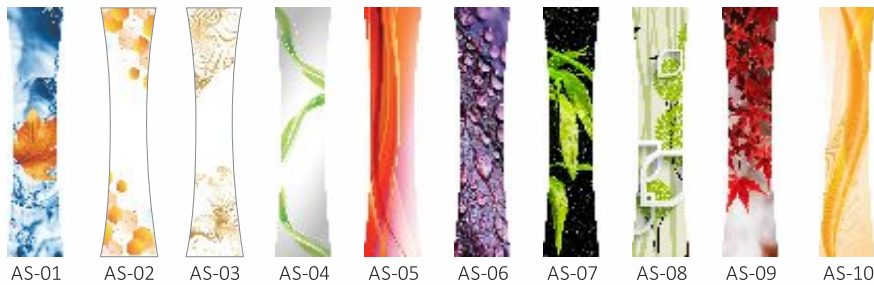

*\*Product Colour May Slightly Vary Due to Photographic Lighting Sources*

CRAFTED WITH EXCELLENCE

EVO WITH GLASS Brown Teak

EVO Brown Teak

EVO GLASS DESIGNS

GLASS CODE  
**EV 01 - 10**

AVAILABLE COLOUR

*\*Product Colour May Slightly Vary Due to Photographic Lighting Sources*

**GREAT DESIGNS**  
SHOULD BE AVAILABLE AT  
EVERY BUDGET.

ALPS WITH GLASS Brown Teak

ALPS Brown Veety

ALPS  
GLASS DESIGNS

GLASS CODE  
**AS 01 - 10**

AVAILABLE COLOUR

*\*Product Colour May Slightly Vary Due to Photographic Lighting Sources*